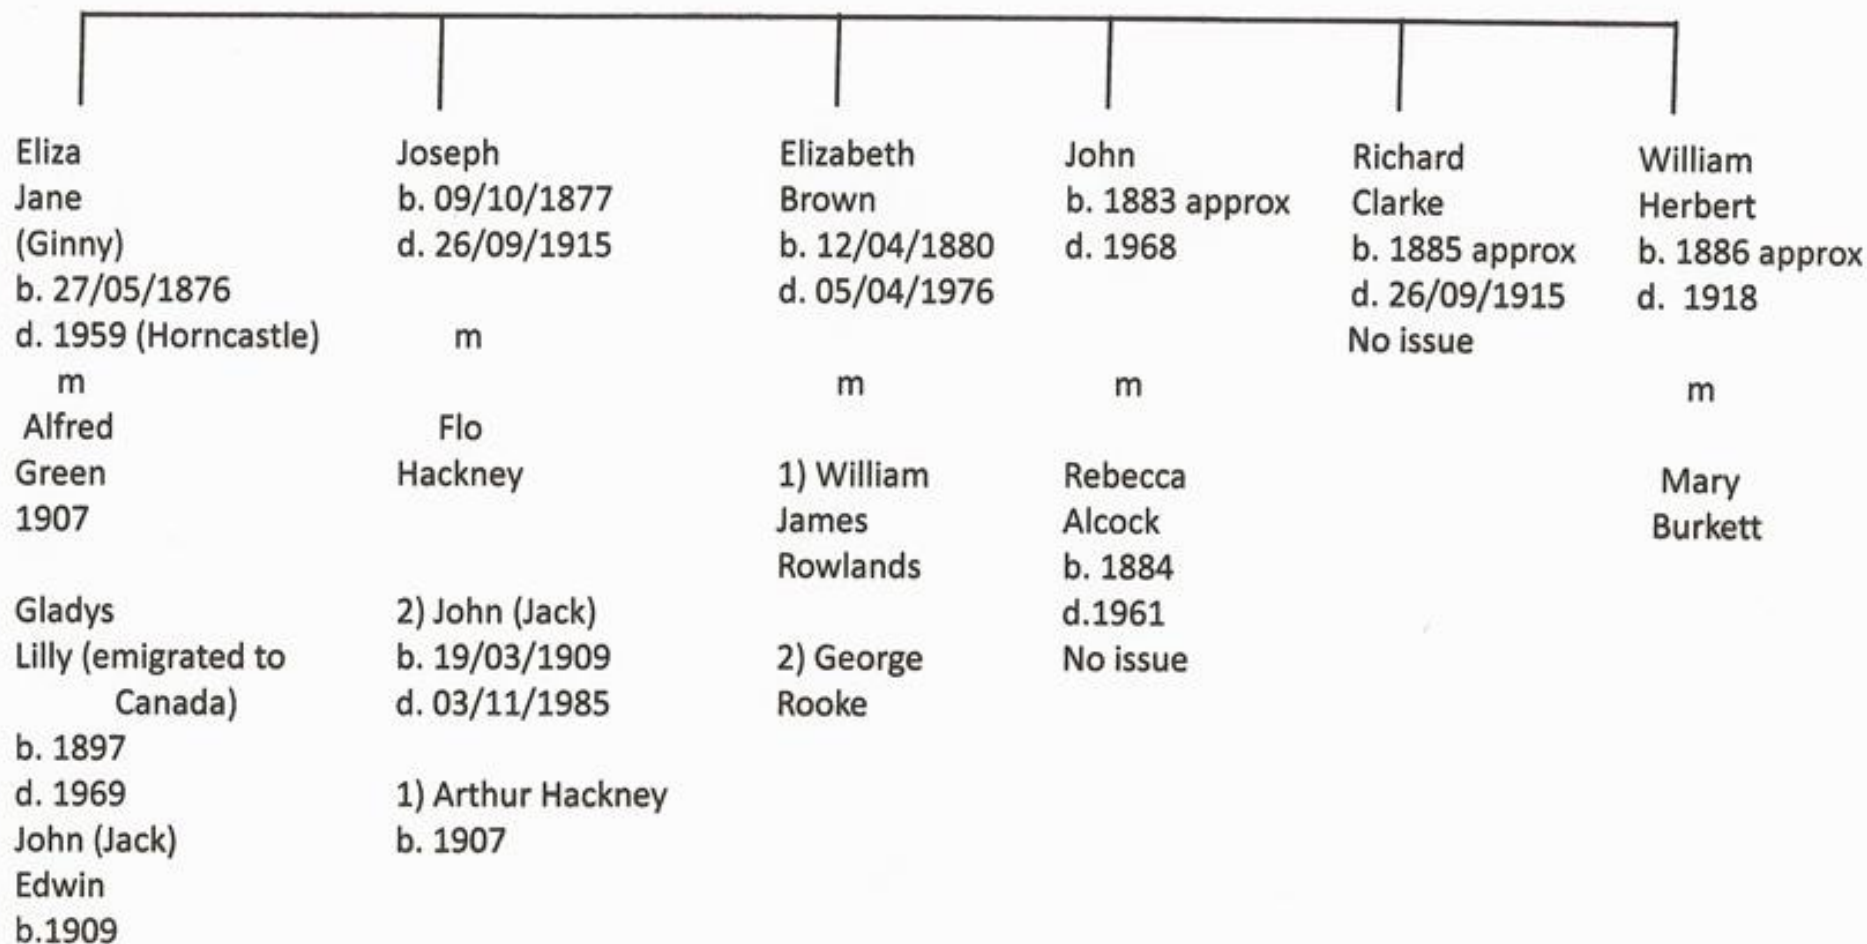

GRANDAD ROOKE – GRANDPARENTS (Bell)

GRANDAD ROOKE - GRANDPARENTS (ROOK)

(Gervase on
1851 Census)

Jarvis Rook
b. 1800
d. 1876

m
1822

Ann Abraham
b.1800
d. 1868

GRANDAD ROOKE - PARENTS

GRANNY ROOKE – GRANDPARENTS (CLARKE)

GRANNY ROOKE - GRANDPARENTS (REDFORD)

Joseph
Redford
b. 1830 approx
(Bingham)
d. 1912
(In workhouse)

m
1849

Jane Brown
b. 1826
d. 1906

GRANNY ROOKE PARENTS (REDFORD)

John Redford
b. 1851
d.

m
1875

Susannah Clarke
b. 1847
d. 1915

GRANNY ROOK – 1st MARRIAGE

Elizabeth
Brown
Redford
b. 1880
d. 05/04/1976

m(1)
1910

William
James
Rowlands
b. 1884 approx
d. 1916

William
James
b. 1911
d. 1914

Susannah
Elizabeth
b. 1912
d. 17/11/2005

Gwendoline
b. 1913 approx
d. 1939 approx
No issue

m
James Broughton

James
(Jimmy)

Gwendoline

Elizabeth
(Buff)

John

Susan

GRANNY ROOKE - 2nd MARRIAGE

Elizabeth
Brown
Rowlands
b. 1880
d. 1976