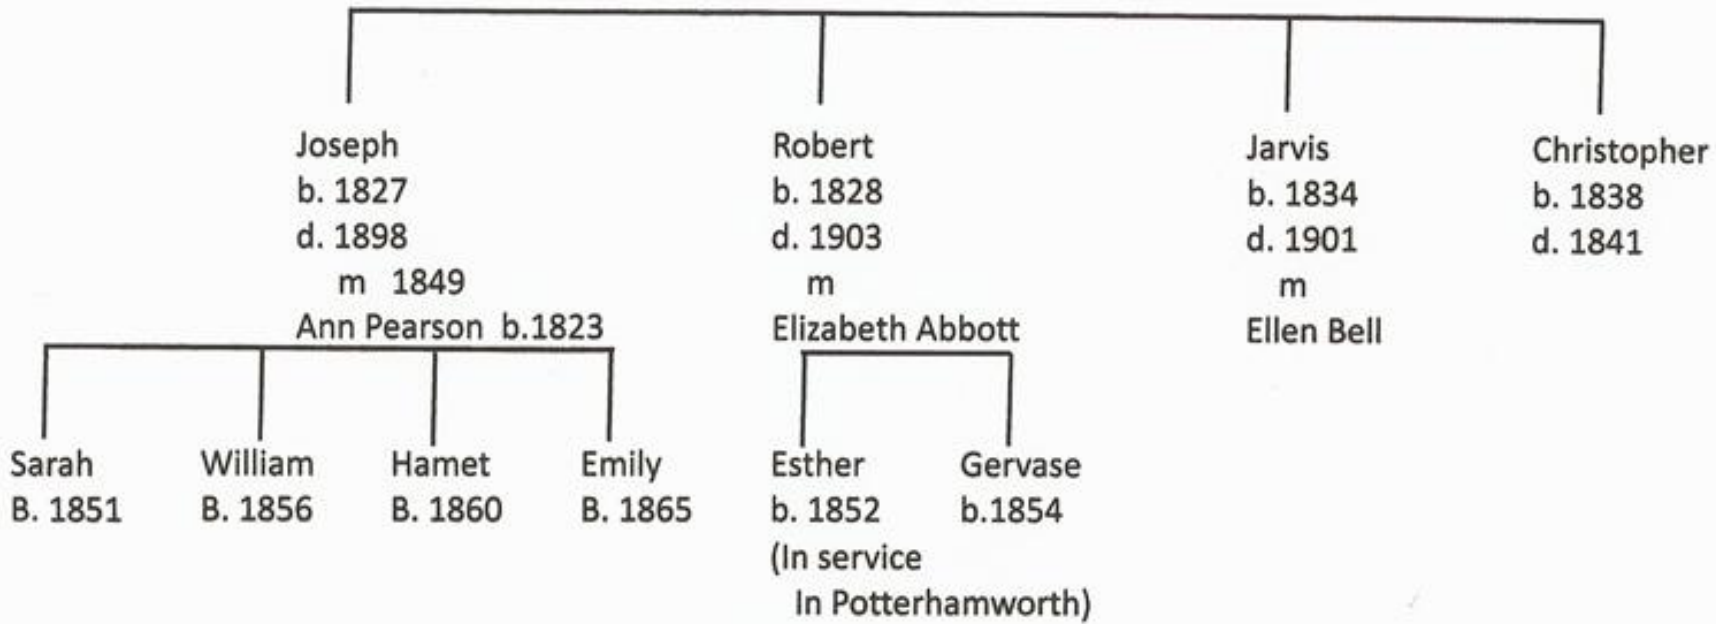

GRANDAD ROOKE – GRANDPARENTS (Bell)

GRANDAD ROOKE - GRANDPARENTS (ROOK)

(Gervase on
1851 Census)

Jarvis Rook
b. 1800
d. 1876

m
1822

Ann Abraham
b.1800
d. 1868

GRANDAD ROOKE - PARENTS

GRANNY ROOKE – GRANDPARENTS (CLARKE)

GRANNY ROOKE - GRANDPARENTS (REDFORD)

Joseph
Redford
b. 1830 approx
(Bingham)
d. 1912
(In workhouse)

m
1849

Jane Brown
b. 1826
d. 1906

GRANNY ROOKE PARENTS (REDFORD)

John Redford
b. 1851
d.

m
1875

Susannah Clarke
b. 1847
d. 1915

GRANNY ROOK – 1st MARRIAGE

Elizabeth
Brown
Redford
b. 1880
d. 05/04/1976

m(1)
1910

William
James
Rowlands
b. 1884 approx
d. 1916

William
James
b. 1911
d. 1914

Susannah
Elizabeth
b. 1912
d. 17/11/2005

Gwendoline
b. 1913 approx
d. 1939 approx
No issue