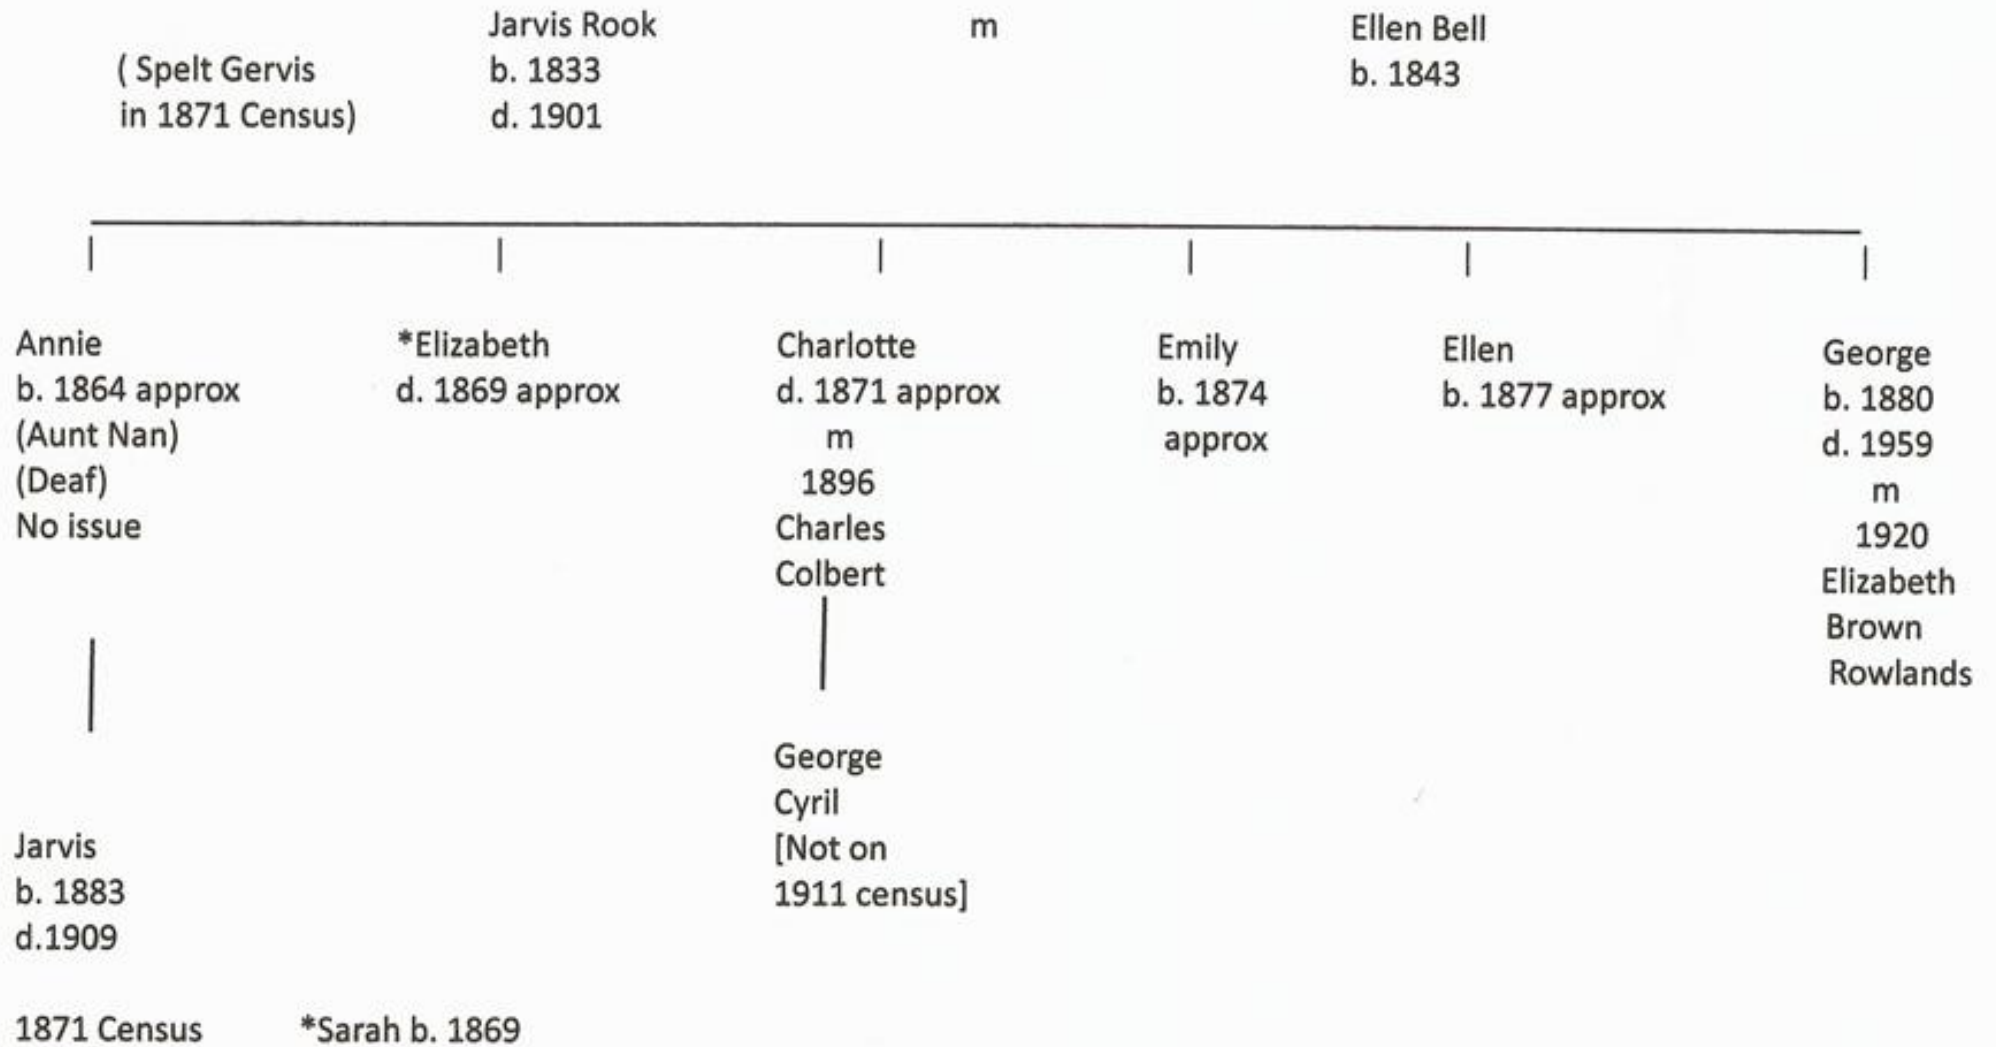

GRANDAD ROOKE – GRANDPARENTS (Bell)

GRANDAD ROOKE - GRANDPARENTS (ROOK)

(Gervase on
1851 Census)

Jarvis Rook
b. 1800
d. 1876

m
1822

Ann Abraham
b.1800
d. 1868

GRANDAD ROOKE - PARENTS

GRANNY ROOKE – GRANDPARENTS (CLARKE)

GRANNY ROOKE - GRANDPARENTS (REDFORD)

Joseph
Redford
b. 1830 approx
(Bingham)
d. 1912
(In workhouse)

m
1849

Jane Brown
b. 1826
d. 1906

GRANNY ROOKE PARENTS (REDFORD)

John Redford
b. 1851
d.

m
1875

Susannah Clarke
b. 1847
d. 1915

GRANNY ROOK – 1st MARRIAGE

Elizabeth
Brown
Redford
b. 1880
d. 05/04/1976

m(1)
1910

William
James
Rowlands
b. 1884 approx
d. 1916

William
James
b. 1911
d. 1914

Susannah
Elizabeth
b. 1912
d. 17/11/2005

Gwendoline
b. 1913 approx
d. 1939 approx
No issue