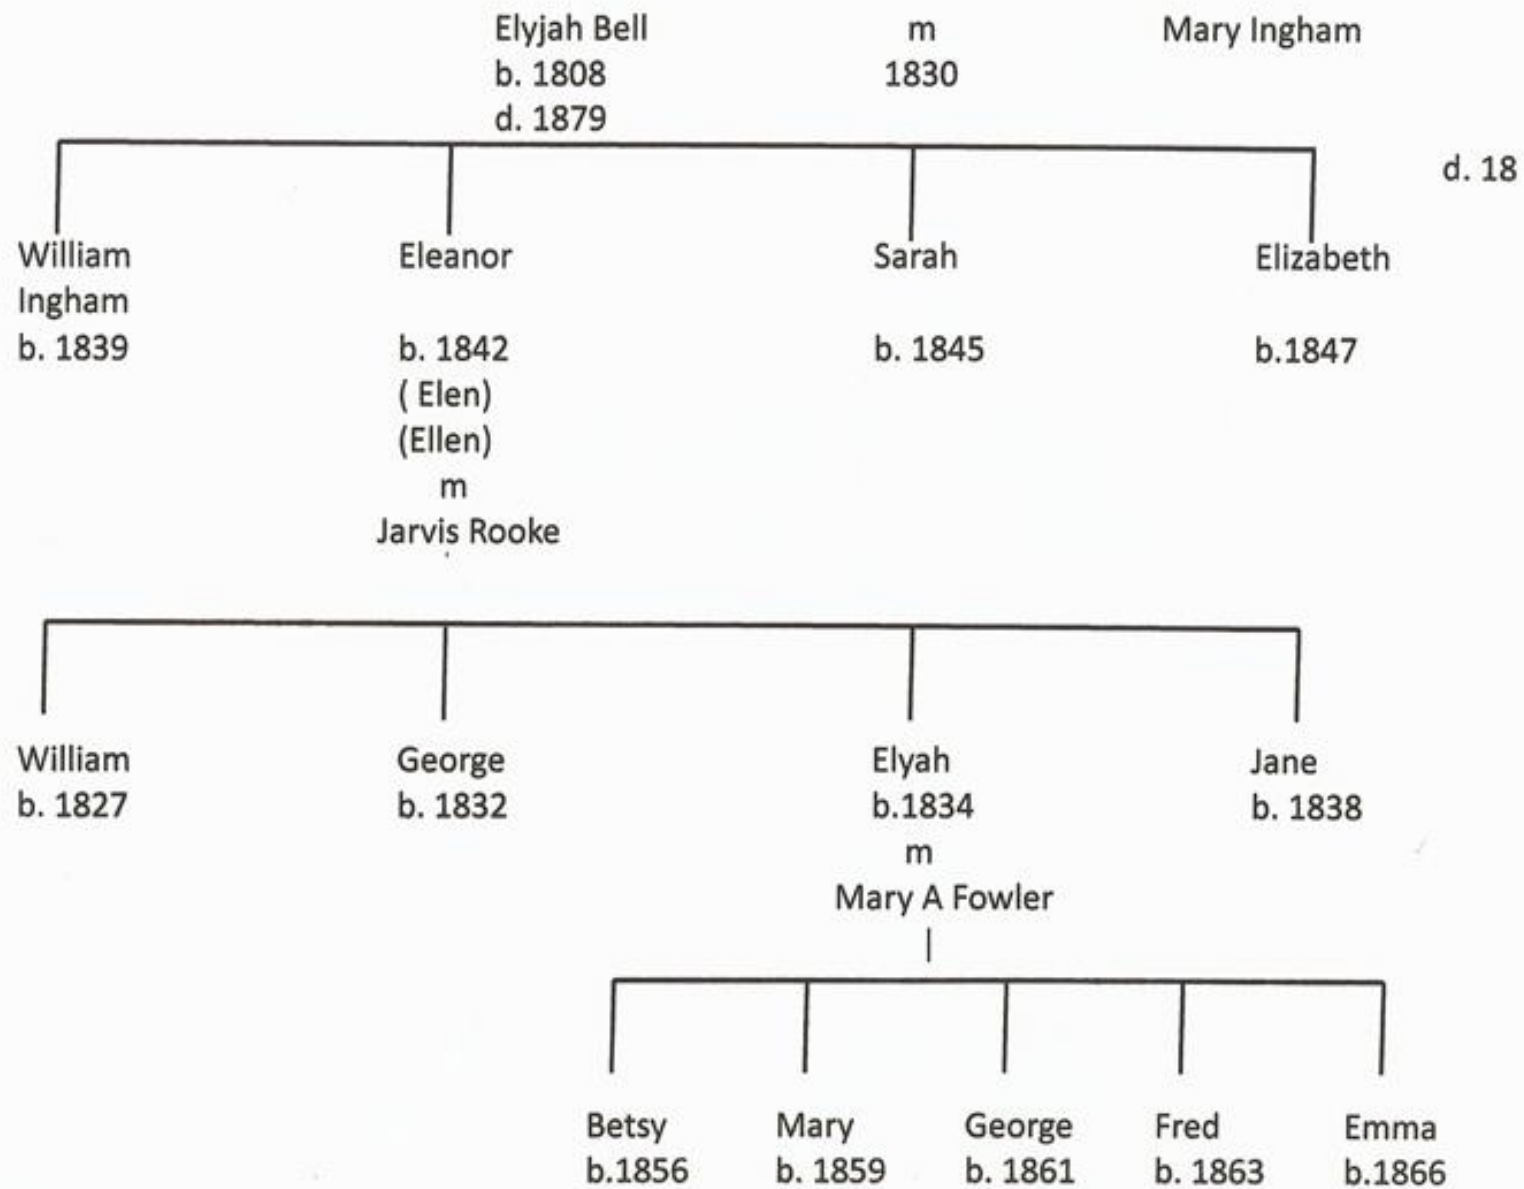

GRANDAD ROOKE – GRANDPARENTS (Bell)

GRANDAD ROOKE - GRANDPARENTS (ROOK)

(Gervase on
1851 Census)

Jarvis Rook
b. 1800
d. 1876

m
1822

Ann Abraham
b.1800
d. 1868

GRANDAD ROOKE - PARENTS

GRANNY ROOKE – GRANDPARENTS (CLARKE)

GRANNY ROOKE - GRANDPARENTS (REDFORD)

Joseph
Redford
b. 1830 approx
(Bingham)
d. 1912
(In workhouse)

m
1849

Jane Brown
b. 1826
d. 1906

GRANNY ROOKE PARENTS (REDFORD)

John Redford
b. 1851
d.

m
1875

Susannah Clarke
b. 1847
d. 1915

GRANNY ROOK – 1st MARRIAGE

Elizabeth
Brown
Redford
b. 1880
d. 05/04/1976

m(1)
1910

William
James
Rowlands
b. 1884 approx
d. 1916

William
James
b. 1911
d. 1914

Susannah
Elizabeth
b. 1912
d. 17/11/2005

Gwendoline
b. 1913 approx
d. 1939 approx
No issue

m
James Broughton

James
(Jimmy)

Gwendoline

Elizabeth
(Buff)

John

Susan

GRANNY ROOKE - 2nd MARRIAGE

Elizabeth
Brown
Rowlands
b. 1880
d. 1976