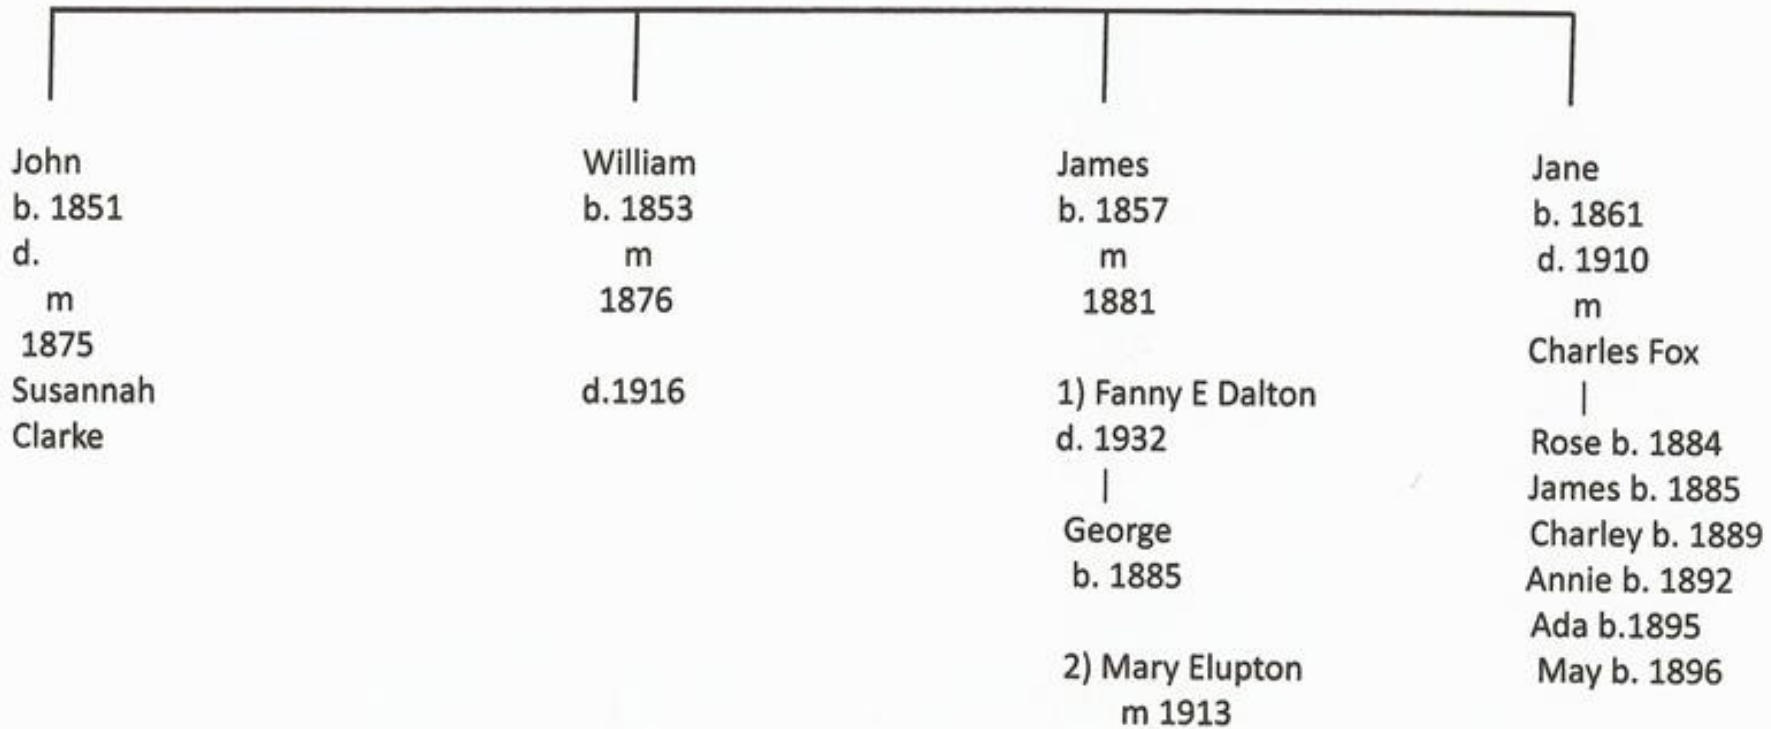

GRANDAD ROOKE – GRANDPARENTS (Bell)

GRANDAD ROOKE - GRANDPARENTS (ROOK)

(Gervase on
1851 Census)

Jarvis Rook
b. 1800
d. 1876

m
1822

Ann Abraham
b.1800
d. 1868

GRANDAD ROOKE - PARENTS

GRANNY ROOKE – GRANDPARENTS (CLARKE)

GRANNY ROOKE - GRANDPARENTS (REDFORD)

Joseph
Redford
b. 1830 approx
(Bingham)
d. 1912
(In workhouse)

m
1849

Jane Brown
b. 1826
d. 1906

GRANNY ROOKE PARENTS (REDFORD)

John Redford
b. 1851
d.

m
1875

Susannah Clarke
b. 1847
d. 1915

GRANNY ROOK – 1st MARRIAGE

Elizabeth
Brown
Redford
b. 1880
d. 05/04/1976

m(1)
1910

William
James
Rowlands
b. 1884 approx
d. 1916

William
James
b. 1911
d. 1914

Susannah
Elizabeth
b. 1912
d. 17/11/2005

Gwendoline
b. 1913 approx
d. 1939 approx
No issue

m
James Broughton

James
(Jimmy)

Gwendoline

Elizabeth
(Buff)

John

Susan

GRANNY ROOKE - 2nd MARRIAGE

Elizabeth
Brown
Rowlands
b. 1880
d. 1976