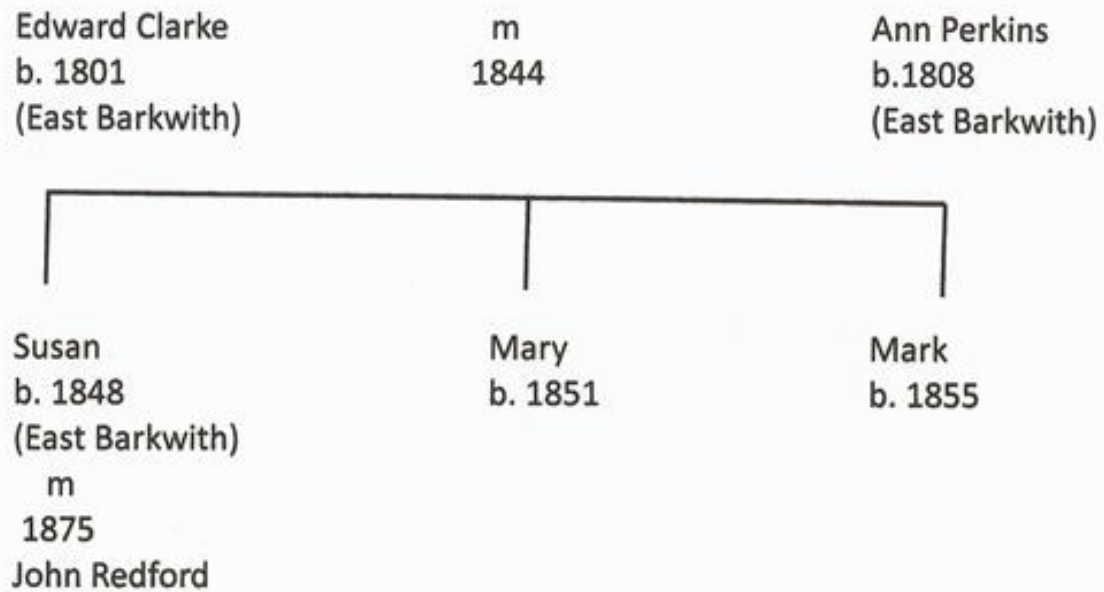

GRANDAD ROOKE – GRANDPARENTS (Bell)

GRANDAD ROOKE - GRANDPARENTS (ROOK)

(Gervase on
1851 Census)

Jarvis Rook
b. 1800
d. 1876

m
1822

Ann Abraham
b.1800
d. 1868

GRANDAD ROOKE - PARENTS

GRANNY ROOKE – GRANDPARENTS (CLARKE)

GRANNY ROOKE - GRANDPARENTS (REDFORD)

Joseph
Redford
b. 1830 approx
(Bingham)
d. 1912
(In workhouse)

m
1849

Jane Brown
b. 1826
d. 1906

GRANNY ROOKE PARENTS (REDFORD)

John Redford
b. 1851
d.

m
1875

Susannah Clarke
b. 1847
d. 1915

GRANNY ROOK – 1st MARRIAGE

Elizabeth
Brown
Redford
b. 1880
d. 05/04/1976

m(1)
1910

William
James
Rowlands
b. 1884 approx
d. 1916

William
James
b. 1911
d. 1914

Susannah
Elizabeth
b. 1912
d. 17/11/2005

Gwendoline
b. 1913 approx
d. 1939 approx
No issue

m
James Broughton

James
(Jimmy)

Gwendoline

Elizabeth
(Buff)

John

Susan

GRANNY ROOKE - 2nd MARRIAGE

Elizabeth
Brown
Rowlands
b. 1880
d. 1976